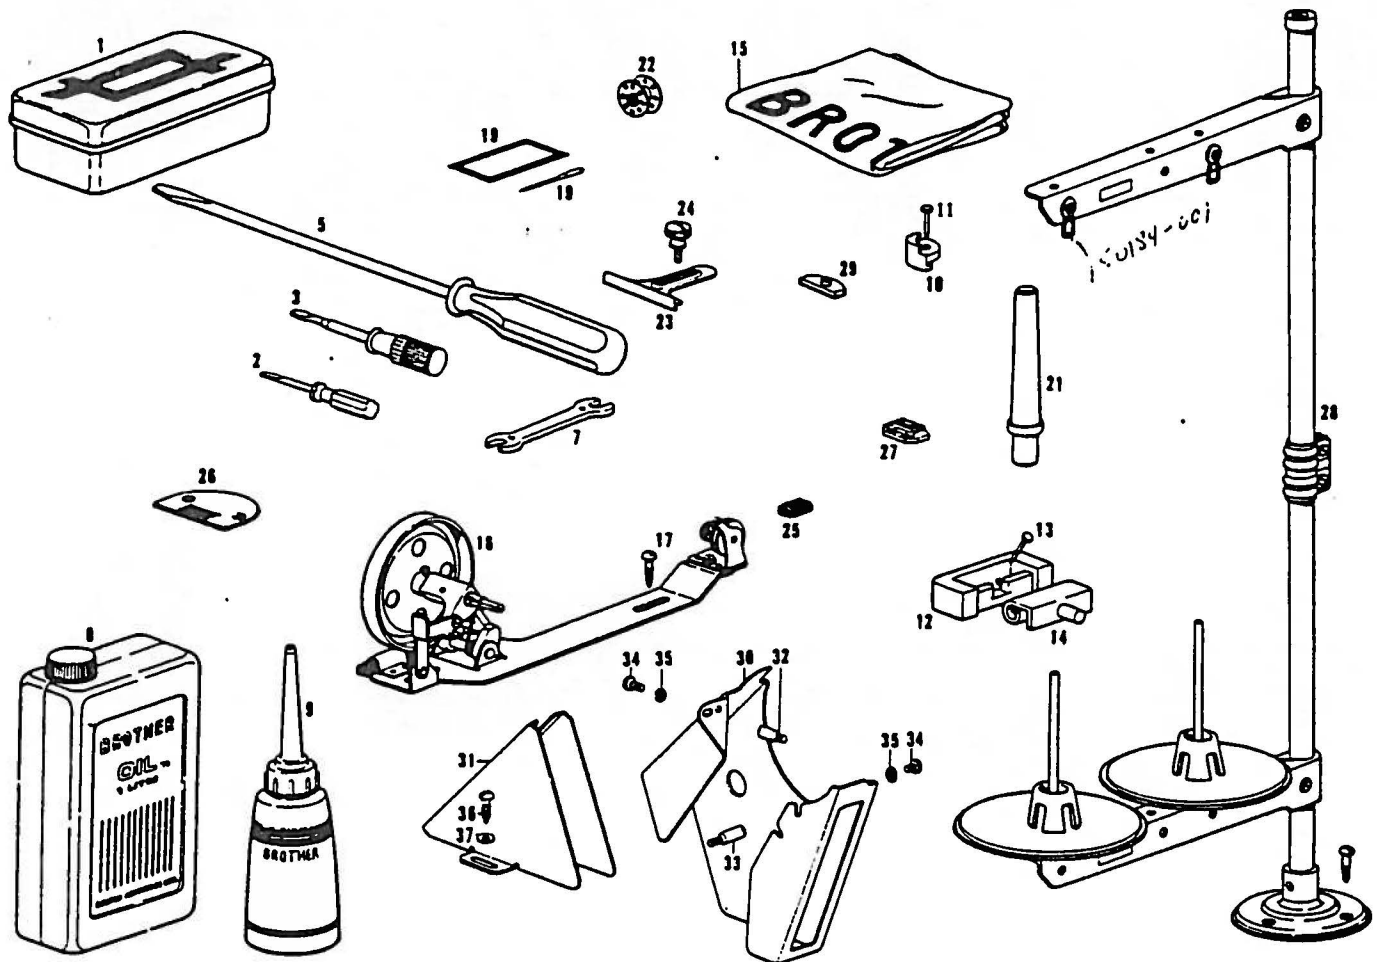

Z. Accessory

Ref. No.	Name of Parts	Q'ty	Parts No.	Assembly No.	Ref. No.	Name of Parts	Q'ty	Parts No.	Assembly No.
Z-1	Accessory Box		110436-0-01		Z-22	Bubbin		117132-0-01	
Z-2	Screw Driver		142443-0-01		Z-23	Ruler		100471-0-01	
Z-3	Screw Driver		118837-0-01		Z-24	Thumb Screw		106120-0-01	
Z-5	Screw Driver		101572-1-01		Z-25	Magnet		112525-0-00	
Z-7	Spanner 8x9		100887-0-01		Z-26	Needle Plate			
Z-8	Oil Tank		145277-1-03		Z-27	Feed Dog			
Z-9	Oiler		114483-0-01		Z-28	Cotton Stand Assembly			
Z-10	Head Cushion		146003-1-01		Z-29	Oil Pan Cushion		146004-0-01	
Z-11-13	Nail		109714-0-00		Z-30	Belt Cover UA		147849-0-01	
Z-12	Blower		143910-0-01		Z-31	Belt Cover D		147854-0-01	
Z-14	Hinge		143882-0-01		Z-32	Stud		147856-0-01	
Z-15	Head Cover		144222-0-01		Z-33	Stud		147855-0-01	
Z-16	Bobbin Winder Assembly		117963-0-01		Z-34	Screw		009680-8-12	
Z-17	Needle		100666-0-02		Z-35	Washer		028680-2-42	
Z-18	Needle				Z-36	Screw		100666-0-02	
Z-19	Needle Bag				Z-37	Washer		025750-1-32	
Z-21	Head Rest		100477-0-01						

- The details of included accessories are subject to change.
- Änderungen in der Aufstellung der mitgelieferten Zubehöre sind vorbehalten.
- Les détails des accessoires inclus sont sujets à des changements.
- Los detalles de los accesorios incluidos pueden variar.

- 7 -