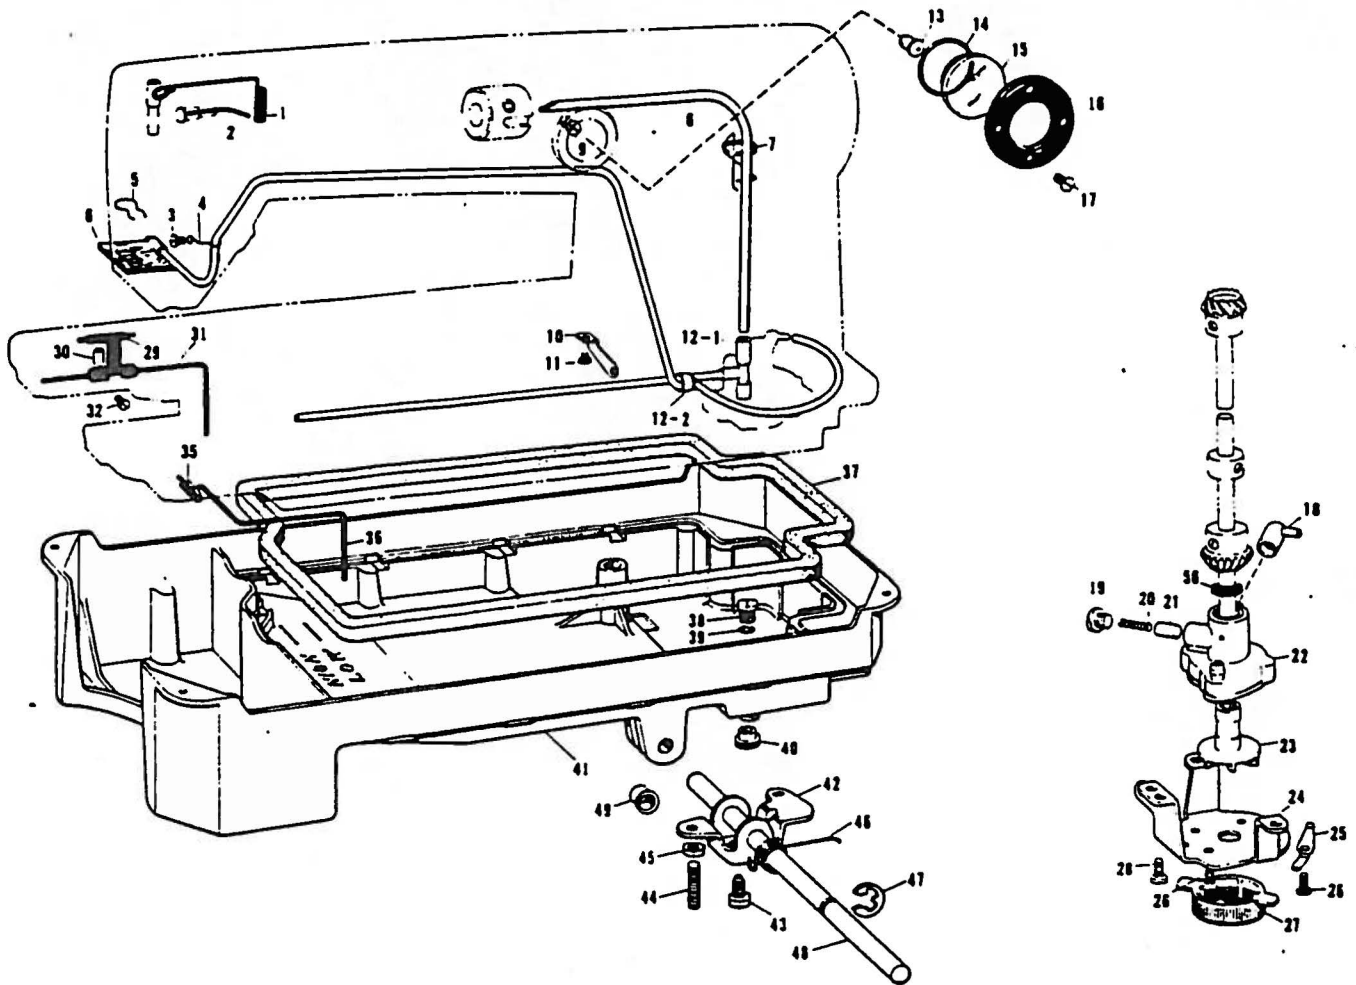

F. Lubrication

Ref. No.	Name of Parts	Q'ty	Parts No.	Assembly No.	Ref. No.	Name of Parts	Q'ty	Parts No.	Assembly No.	
F- 1	Wick	1	108804-0-01		F-27	Pump Filter	1	144872-0-01		
F- 2	Wick	1	109405-0-01		F-28	Screw	3	009680-7-13		
F- 3	Screw	1	009670-5-12		F-29	Wick Supporter	1	109171-0-01		
F- 4	Tube Hold	1	148806-0-01		F-30	Vinyl Tube	1	104566-0-01		
F- 5	Felt Support	1	145737-0-01		F-31	Wick	1	108801-0-01		
F- 6	Dust Cover With Tube	1	145792-0-01		F-32	Screw	2	009670-5-12		
F- 7	Tube Guard	1	146326-0-01		F-35	Wick Supporter	1	104567-0-01		
F- 8	Upper Oil Tube	1	146329-0-00		F-36	Wick	1	108802-0-01		
F- 9	Screw	1	145992-0-01		F-37	Packing	1	146040-0-01		
F-10	Tube Holder	1	145542-0-01		F-38	Screw	1	140518-0-01		
F-11	Screw	1	009680-6-12		F-39	O Ring	1	081007-0-70		
F-12-1	Oil Tube	1	145540-0-01		F-40	Oil Cap	1	140480-0-01		
F-12-2	Tube	1	146253-0-00		F-41	Oil Pan	1	149580-0-01	Oil Pan Assembly 181420-2-01	
F-13	Oil Hole Bolt for Oil Gauge	1	143196-0-01		F-42	Knee Lifter	1	146037-0-01		
F-14	O Ring	1	081014-6-70		F-43	Bolt	1	146367-0-01		
F-15	Oil Gauge Window	1	104547-0-01		F-44	Screw	2	104885-0-01		
F-16	Oil Gauge Flange	1	104546-0-01		F-45	Nut	2	100022-0-04		
F-17	Screw	4	102538-0-02		F-46	Spring	1	146038-8-01		
F-18	Joint	1	144878-0-01		F-47	Stop Ring	1	146293-0-01		
F-19	Oil Draining Screw	1	112467-0-02		F-48	Knee Lifter Shaft	1	146036-1-01		
F-20	Spring	1	144876-0-01		F-49	Bushing	2	149578-0-00		
F-21	Plunger	1	144875-0-01		F-50	Oil Stopper	1	146196-0-01		
F-22	Pump Body	1	148848-0-01	Pump Body Assembly 181476-1-01						
F-23	Propeller	1	148849-0-01							
F-24	Pump	1	144869-0-01							
F-25	Spring	2	144874-0-01							
F-26	Screw	4	009670-8-12