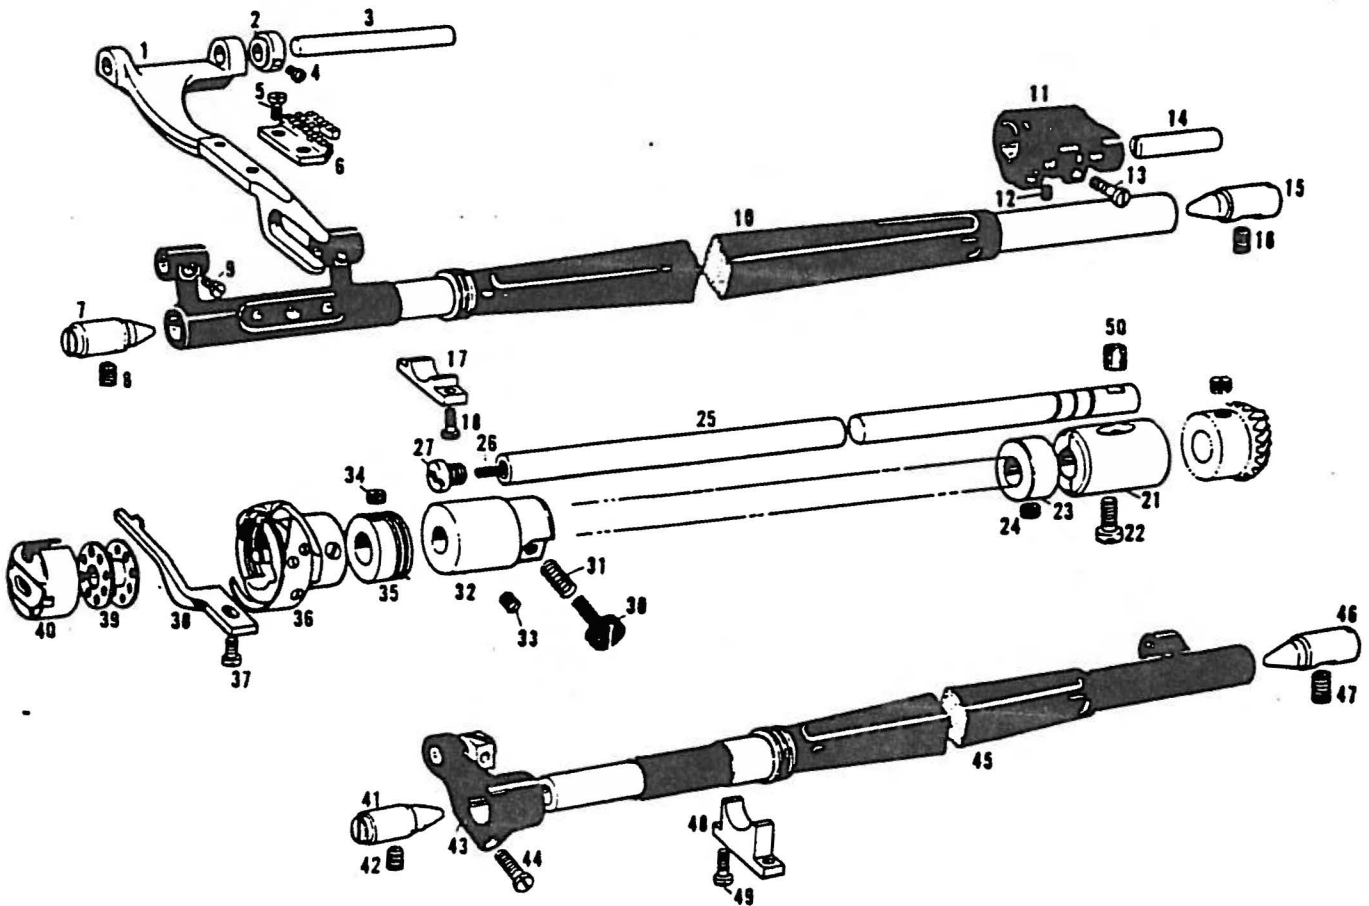

D. Rotary Hook Mechanism

Ref. No.	Name of Parts	Qty	Parts No.	Assembly No.	Ref. No.	Name of Parts	Qty	Parts No.	Assembly No.
D-1	Feed Bar	1			D-27	Screw	1	109173-0-01	
D-2	Feed Bar Shaft	1		Collar 182048-0-01	D-30	Screw	1	145334-0-01	
D-4	Screw	2	144458-0-01		D-31	Spring	1	116794-0-01	
D-3	Feed Bar Shaft	1	109156-0-01		D-32	Lower Shaft Bushing, Left	1	118761-1-00	
D-5	Screw	2	100080-0-03		D-33	Screw	1	013680-8-12	
D-6	Feed Dog	1			D-34	Screw	2	013689-4-12	Oil Rejector 144943-0-01
D-7	Taper Center Left	1	104847-0-01		D-35	Oil Rejector	1		
D-8	Screw	1	013770-7-10		D-36	Rotary Hook Assembly	1		
D-9	Screw	2	104908-0-01		D-37	Screw	1	009681-0-12	
D-10	Feed Rock Shaft	1	109154-0-03		D-38	Bobbin Case Holder Position Bracket	1	100367-0-01	
D-11	Feed Rock Shaft Arm	1	109152-0-01		D-39	Bobbin Case	1	117132-0-01	
D-12	Screw	1	013689-4-12		D-40	Bobbin Case	1	100369-0-01	
D-13	Screw	2	009681-2-12		D-41	Taper Center Left	1	104847-0-01	
D-14	Feed Rock Shaft Arm Pin	1	109153-0-01		D-42	Screw	1	013770-7-10	
D-15	Taper Center Right	1	104848-0-01		D-43	Feed Lifting Arm	1		Feed Lifting Arm 181562-0-01
D-16	Screw	1	013770-7-10		D-44	Screw	1	009681-6-12	
D-17	Oil Stopper	1	118558-0-01		D-45	Feed Lifting Rock Shaft	1	108556-0-03	
D-18	Screw	2	009670-8-12		D-46	Taper Center Right	1	104848-0-01	
D-21	Lower Shaft Bushing Right	1	104520-1-00		D-47	Screw	1	013770-7-10	
D-22	Screw	1	121007-0-01		D-48	Oil Stopper	1	118559-0-01	
D-23	Lower Shaft Collar	1		Collar 181995-0-01	D-49	Screw	2	009670-8-12	
D-24	Screw	2	101706-0-03		D-50	Felt	1	107155-0-01	
D-25	Lower Shaft	1	109160-0-01						
D-26	Oil Felt	1	106436-0-01